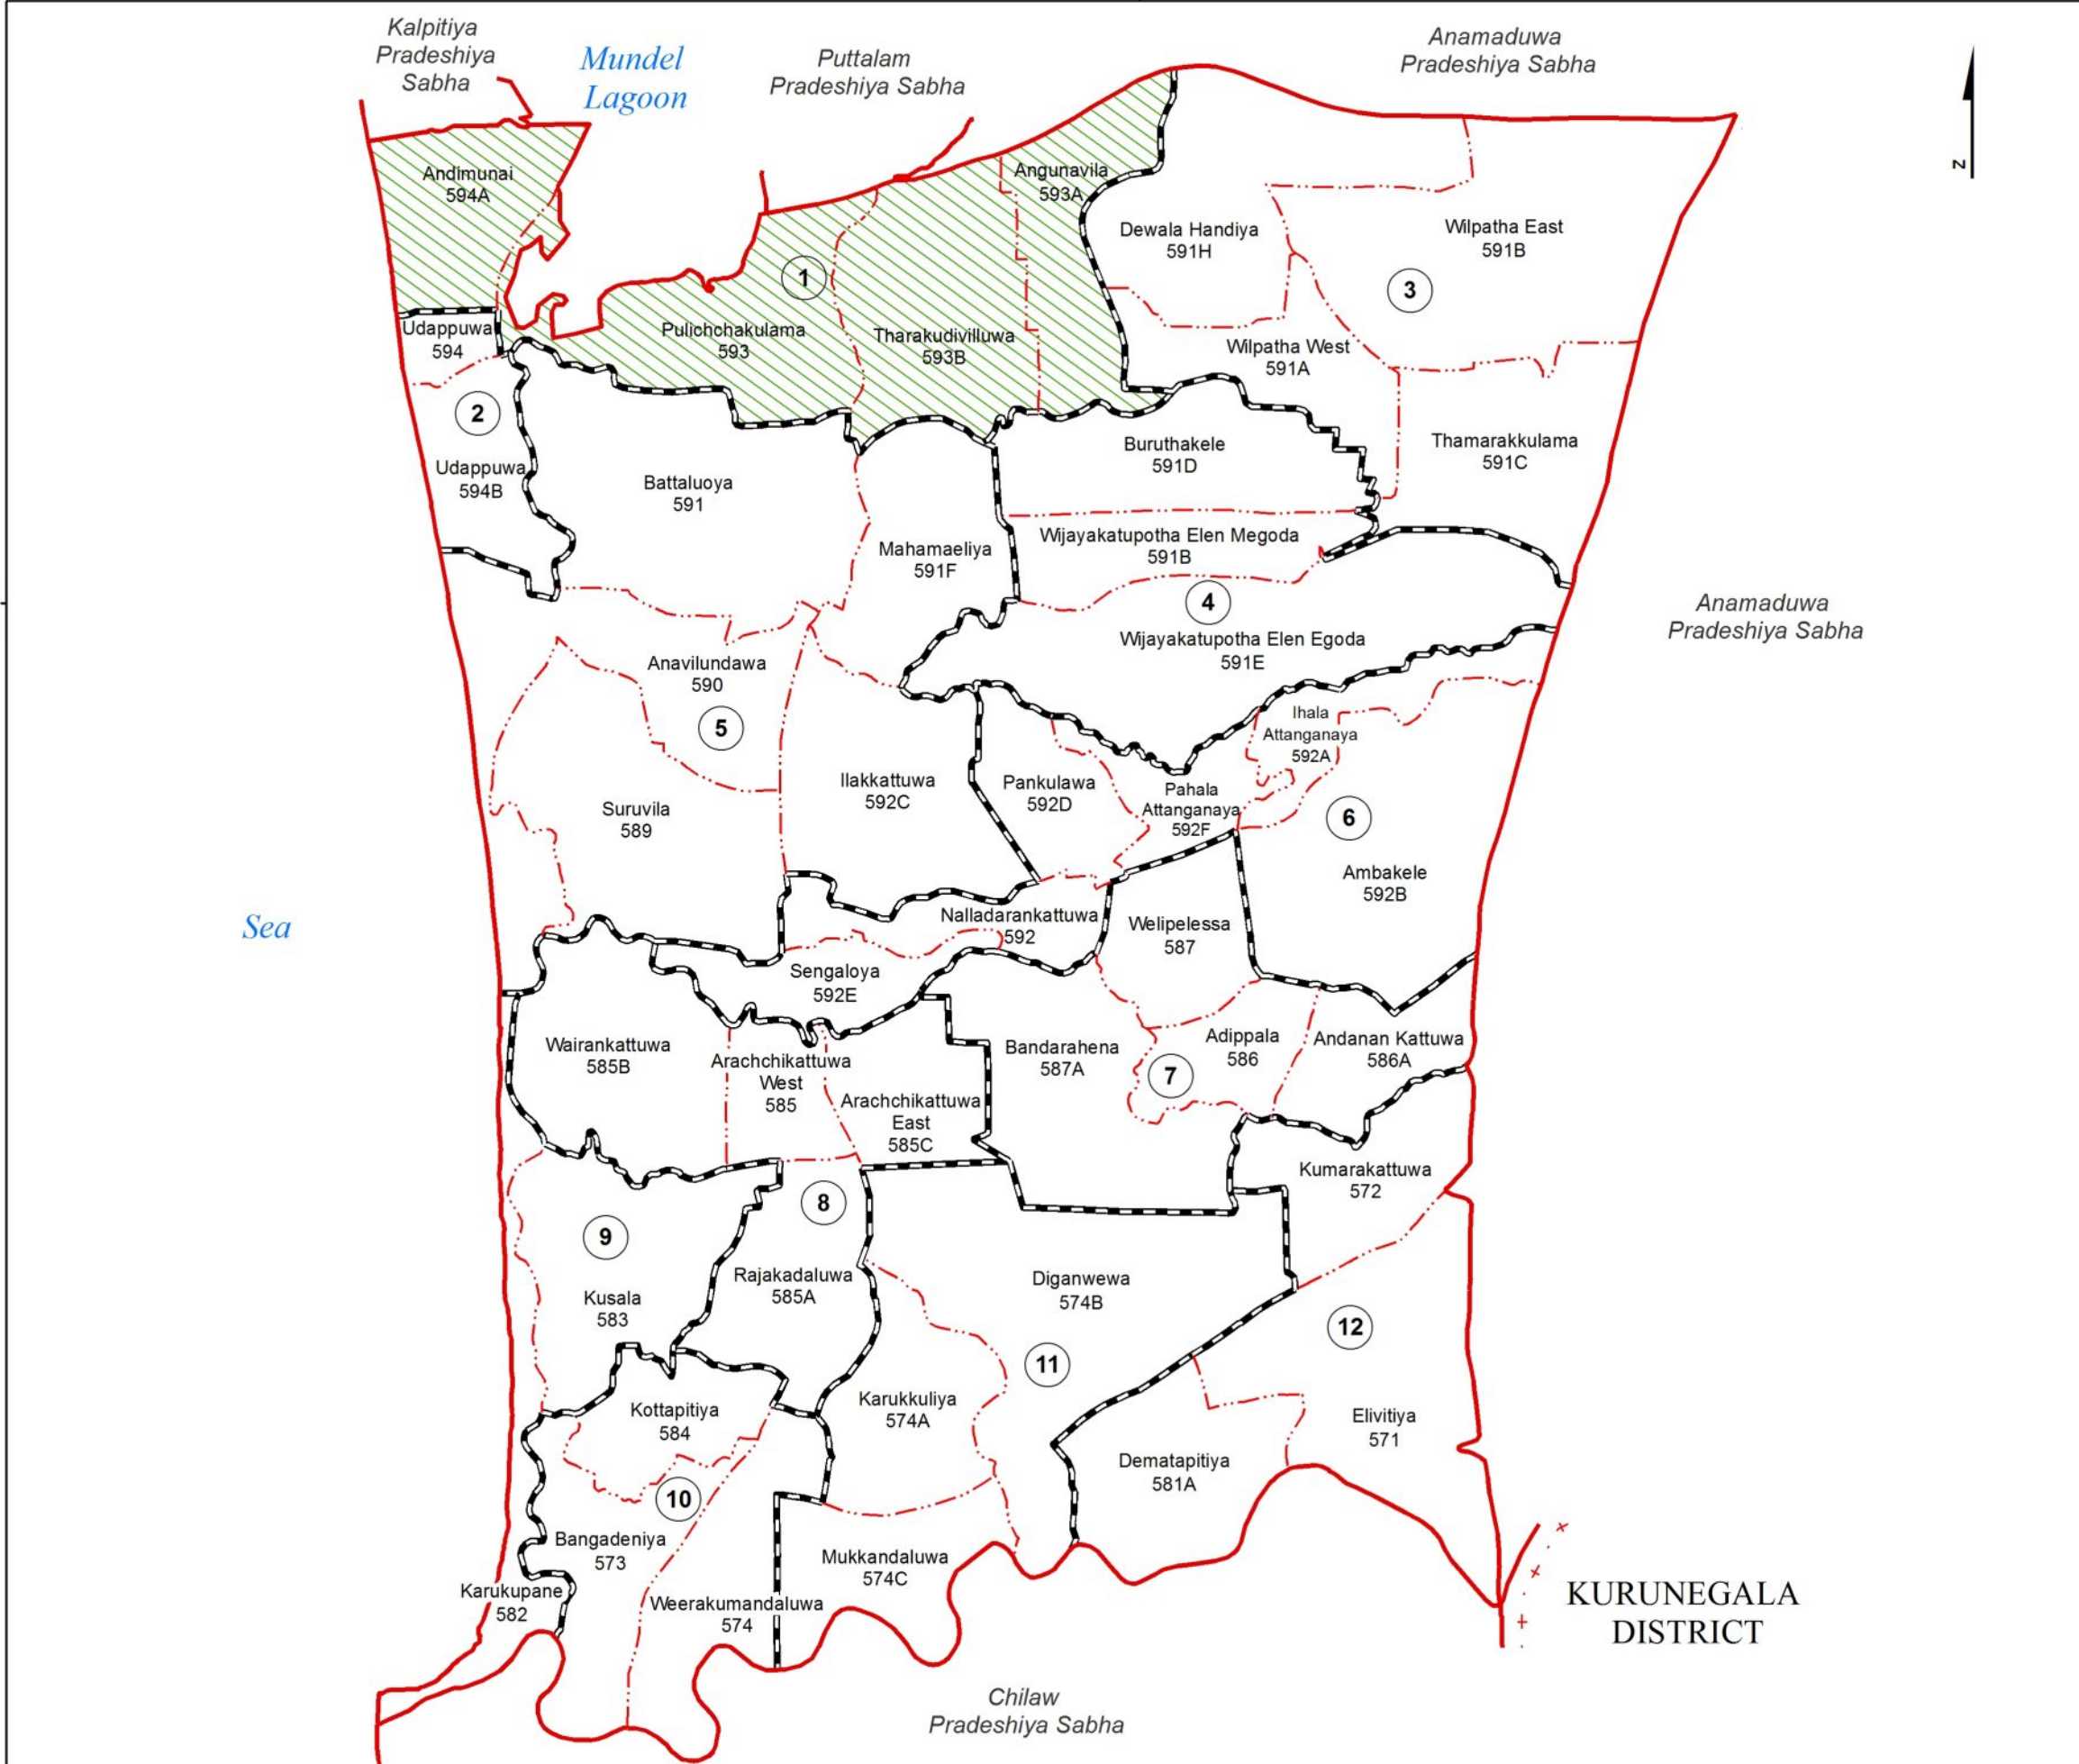

# Ward Map of Arachchikattuwa Pradeshiya Sabha - Puttalam District

Ref. No : NDC / 19 / 09

**Arachchikattuwa Pradeshiya Sabha**

WARD No	WARD Name
1	Andimunai Pulichchakulama
2	Udappuwa
3	Wilpatha
4	Wijayakatupotha
5	Battaluoya
6	Sengaloya
7	Adippala
8	Arachchikattuwa
9	Karukupane
10	Bangadeniya
11	Diganwewa
12	Elivitiya

**Arachchikattuwa Pradeshiya Sabha**

WARD No	WARD Name
1	Andimunai Pulichchakulama
2	Udappuwa
3	Wilpatha
4	Wijayakatupotha
5	Battaluoya
6	Sengaloya
7	Adippala
8	Arachchikattuwa
9	Karukupane
10	Bangadeniya
11	Diganwewa
12	Elivitiya

**Legend**

- + - - - + Province Boundary
- . - . - District Boundary
- . . . . DS Boundary
- - - - - GN Boundary
- - - - - Polling Division Boundary
- — — — PS Boundary
- — — — MC / UC Boundary
- — — — Ward Boundary
- ▨▨▨▨ Multi Member Ward

Prepared by Survey Department of Sri Lanka  
 Data Source:  
 National Delimitation Committee for Local Authorities - 2013 / 2016  
 Ministry of Local Government and Provincial Councils

Scale - 1:80,000