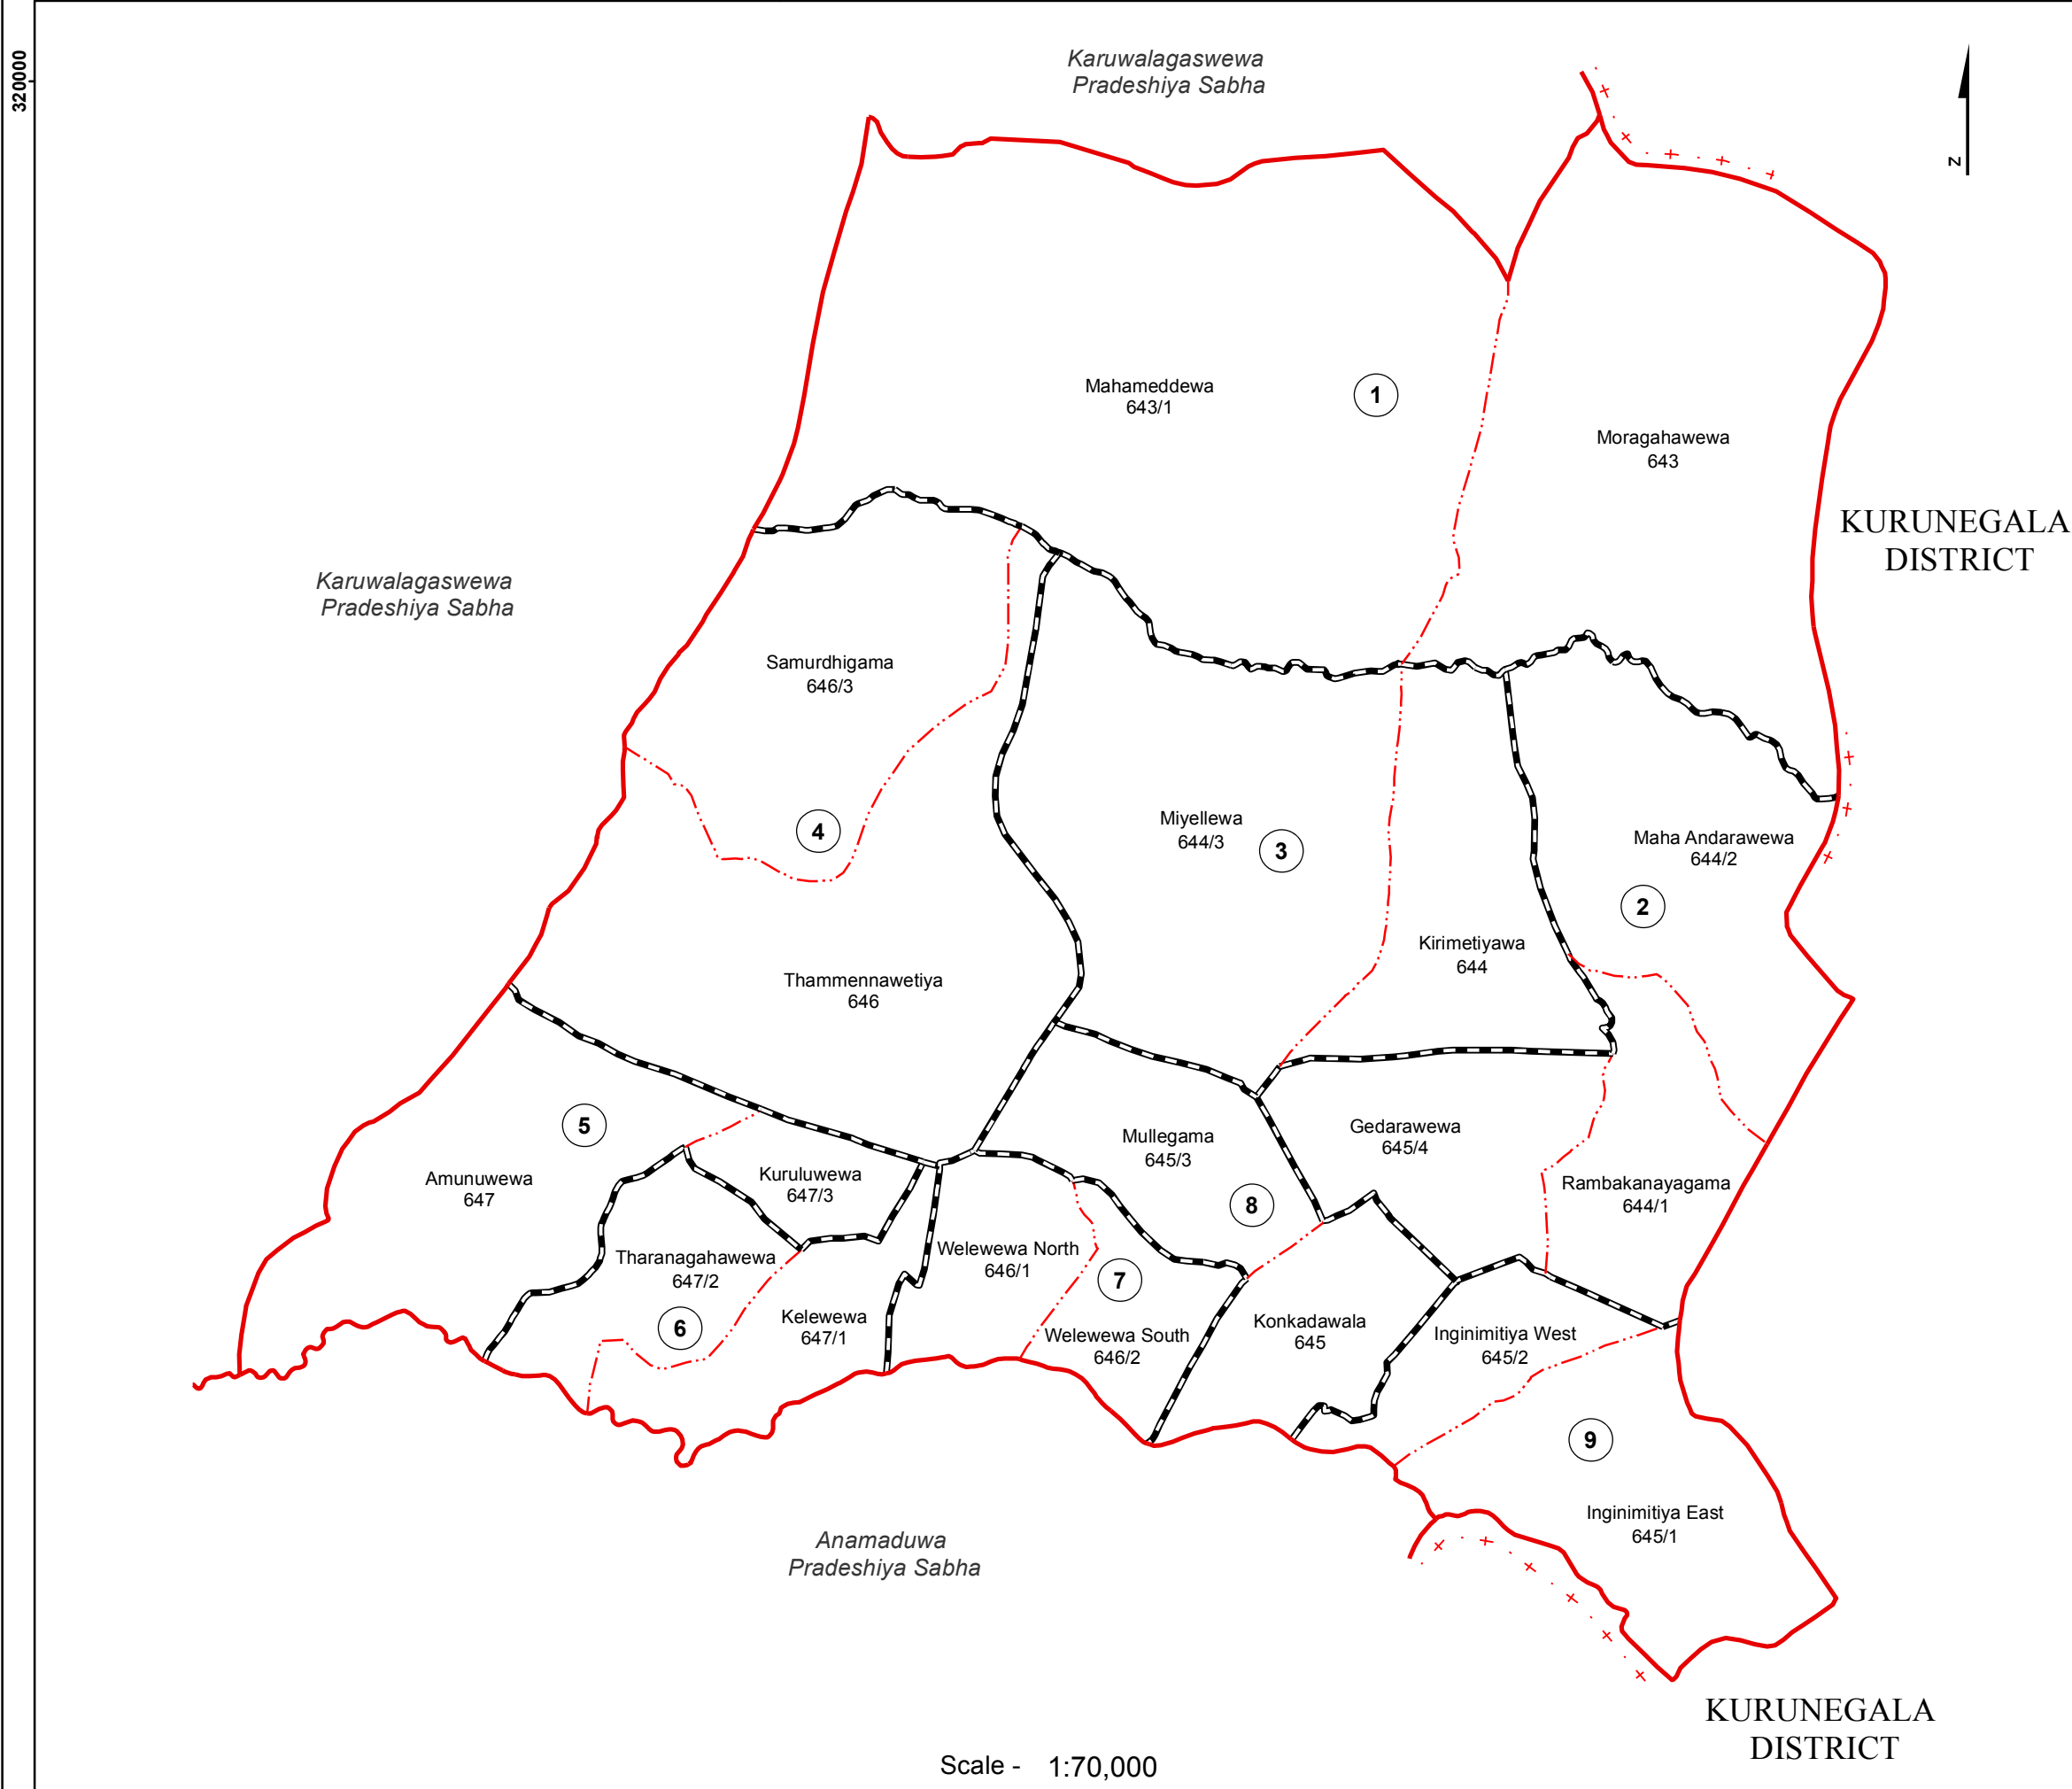

Ward Map of Nawagattegama Pradeshiya Sabha - Puttalam District

Ref. No : NDC / 19 / 07

Nawagattegama Pradeshiya Sabha

WARD No	WARD Name
1	Mahameddewa
2	Rambakanayagama
3	Kirimetiya
4	Thammennawetiya
5	Kuruluwewa
6	Kelewewa
7	Welewewa
8	Konkadawala
9	Inginimitiya

Legend

- + - - - + Province Boundary
- . + . . . + District Boundary
- . . . - DS Boundary
- - - - GN Boundary
- - - - Polling Division Boundary
- PS Boundary
- MC / UC Boundary
- Ward Boundary
- Multi Member Ward

Prepared by Survey Department of Sri Lanka

Data Source:
National Delimitation Committee for Local Authorities - 2013
Ministry of Local Government and Provincial Councils

Scale - 1:70,000

120000