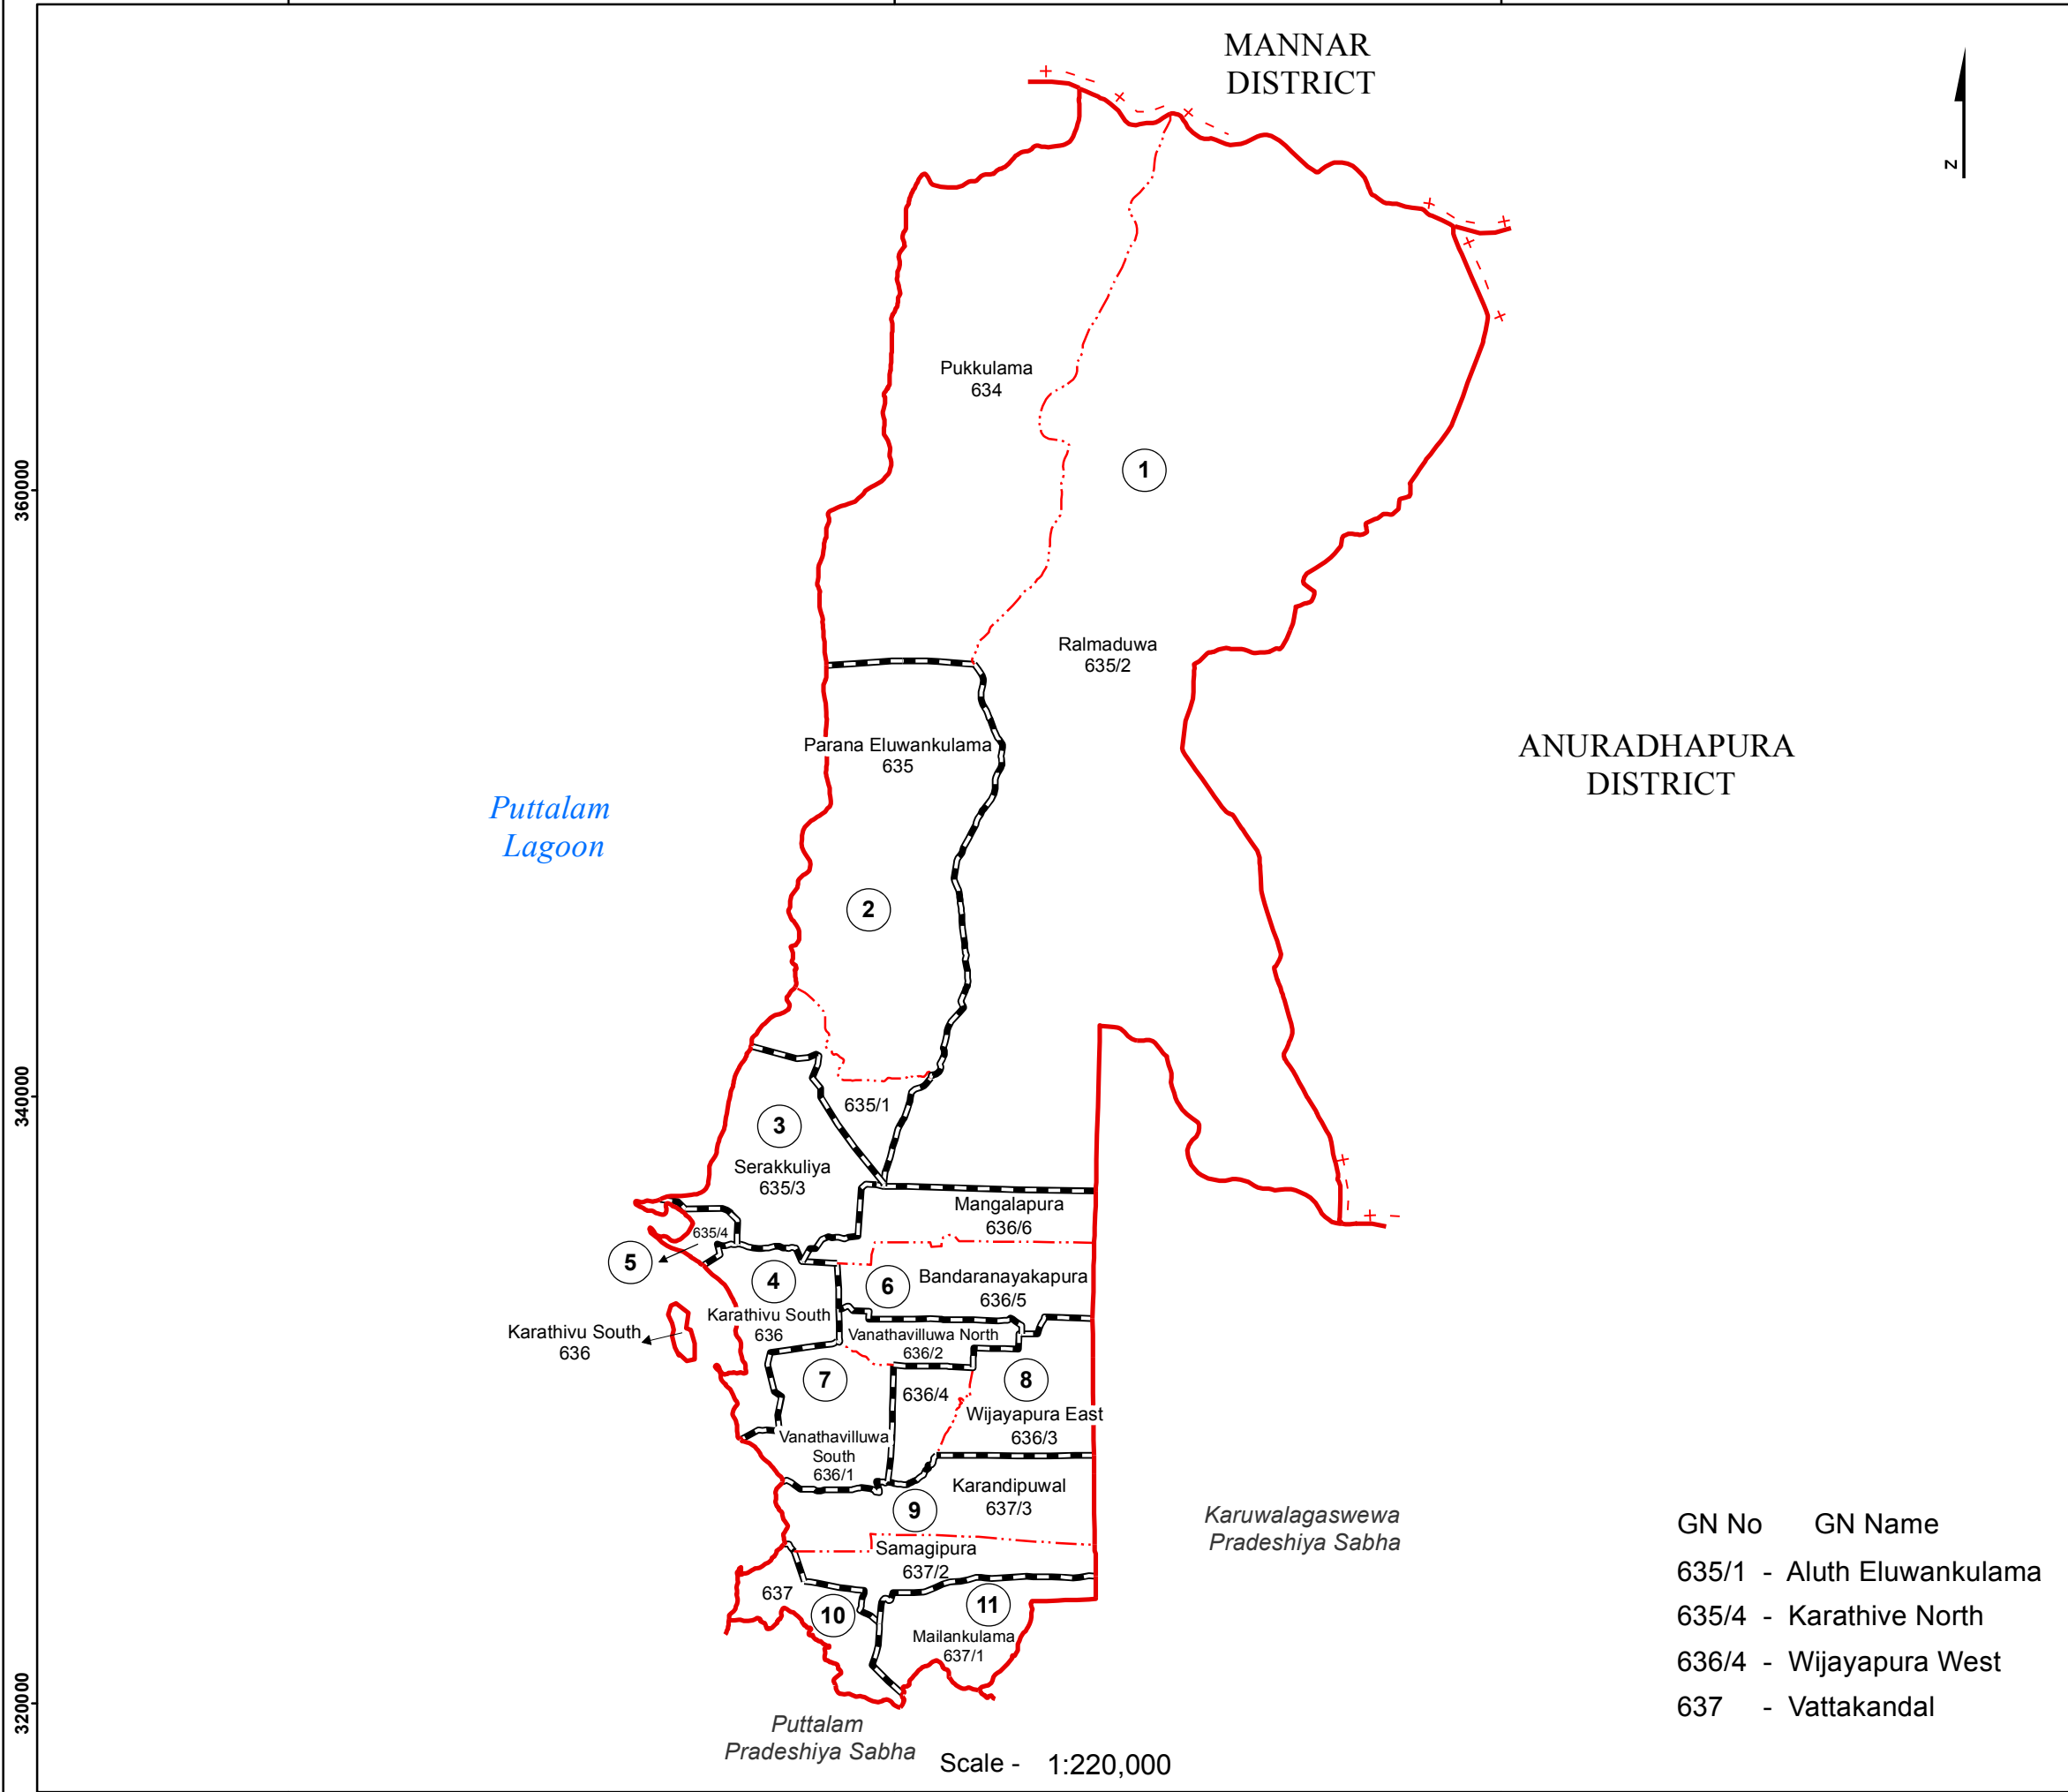

Ward Map of Vanathavilluwa Pradeshiya Sabha - Puttalam District

Ref. No : NDC / 19 / 05

Vanathavilluwa Pradeshiya Sabha

WARD No	WARD Name
1	Ralmaduwa
2	Eluwankulama
3	Serakkuliya
4	Karathive South
5	Karathive
6	Mangalapura
7	Vanathavilluwa
8	Wijayapura
9	Samagipura
10	Vattakandal
11	Mailankulama

Legend

- + - - - + Province Boundary
- . + . + . District Boundary
- . . - . DS Boundary
- - - - - GN Boundary
- - - - - Polling Division Boundary
- PS Boundary
- — — MC / UC Boundary
- — — Ward Boundary
- Multi Member Ward

Prepared by Survey Department of Sri Lanka

Data Source:
National Delimitation Committee for Local Authorities - 2013
Ministry of Local Government and Provincial Councils