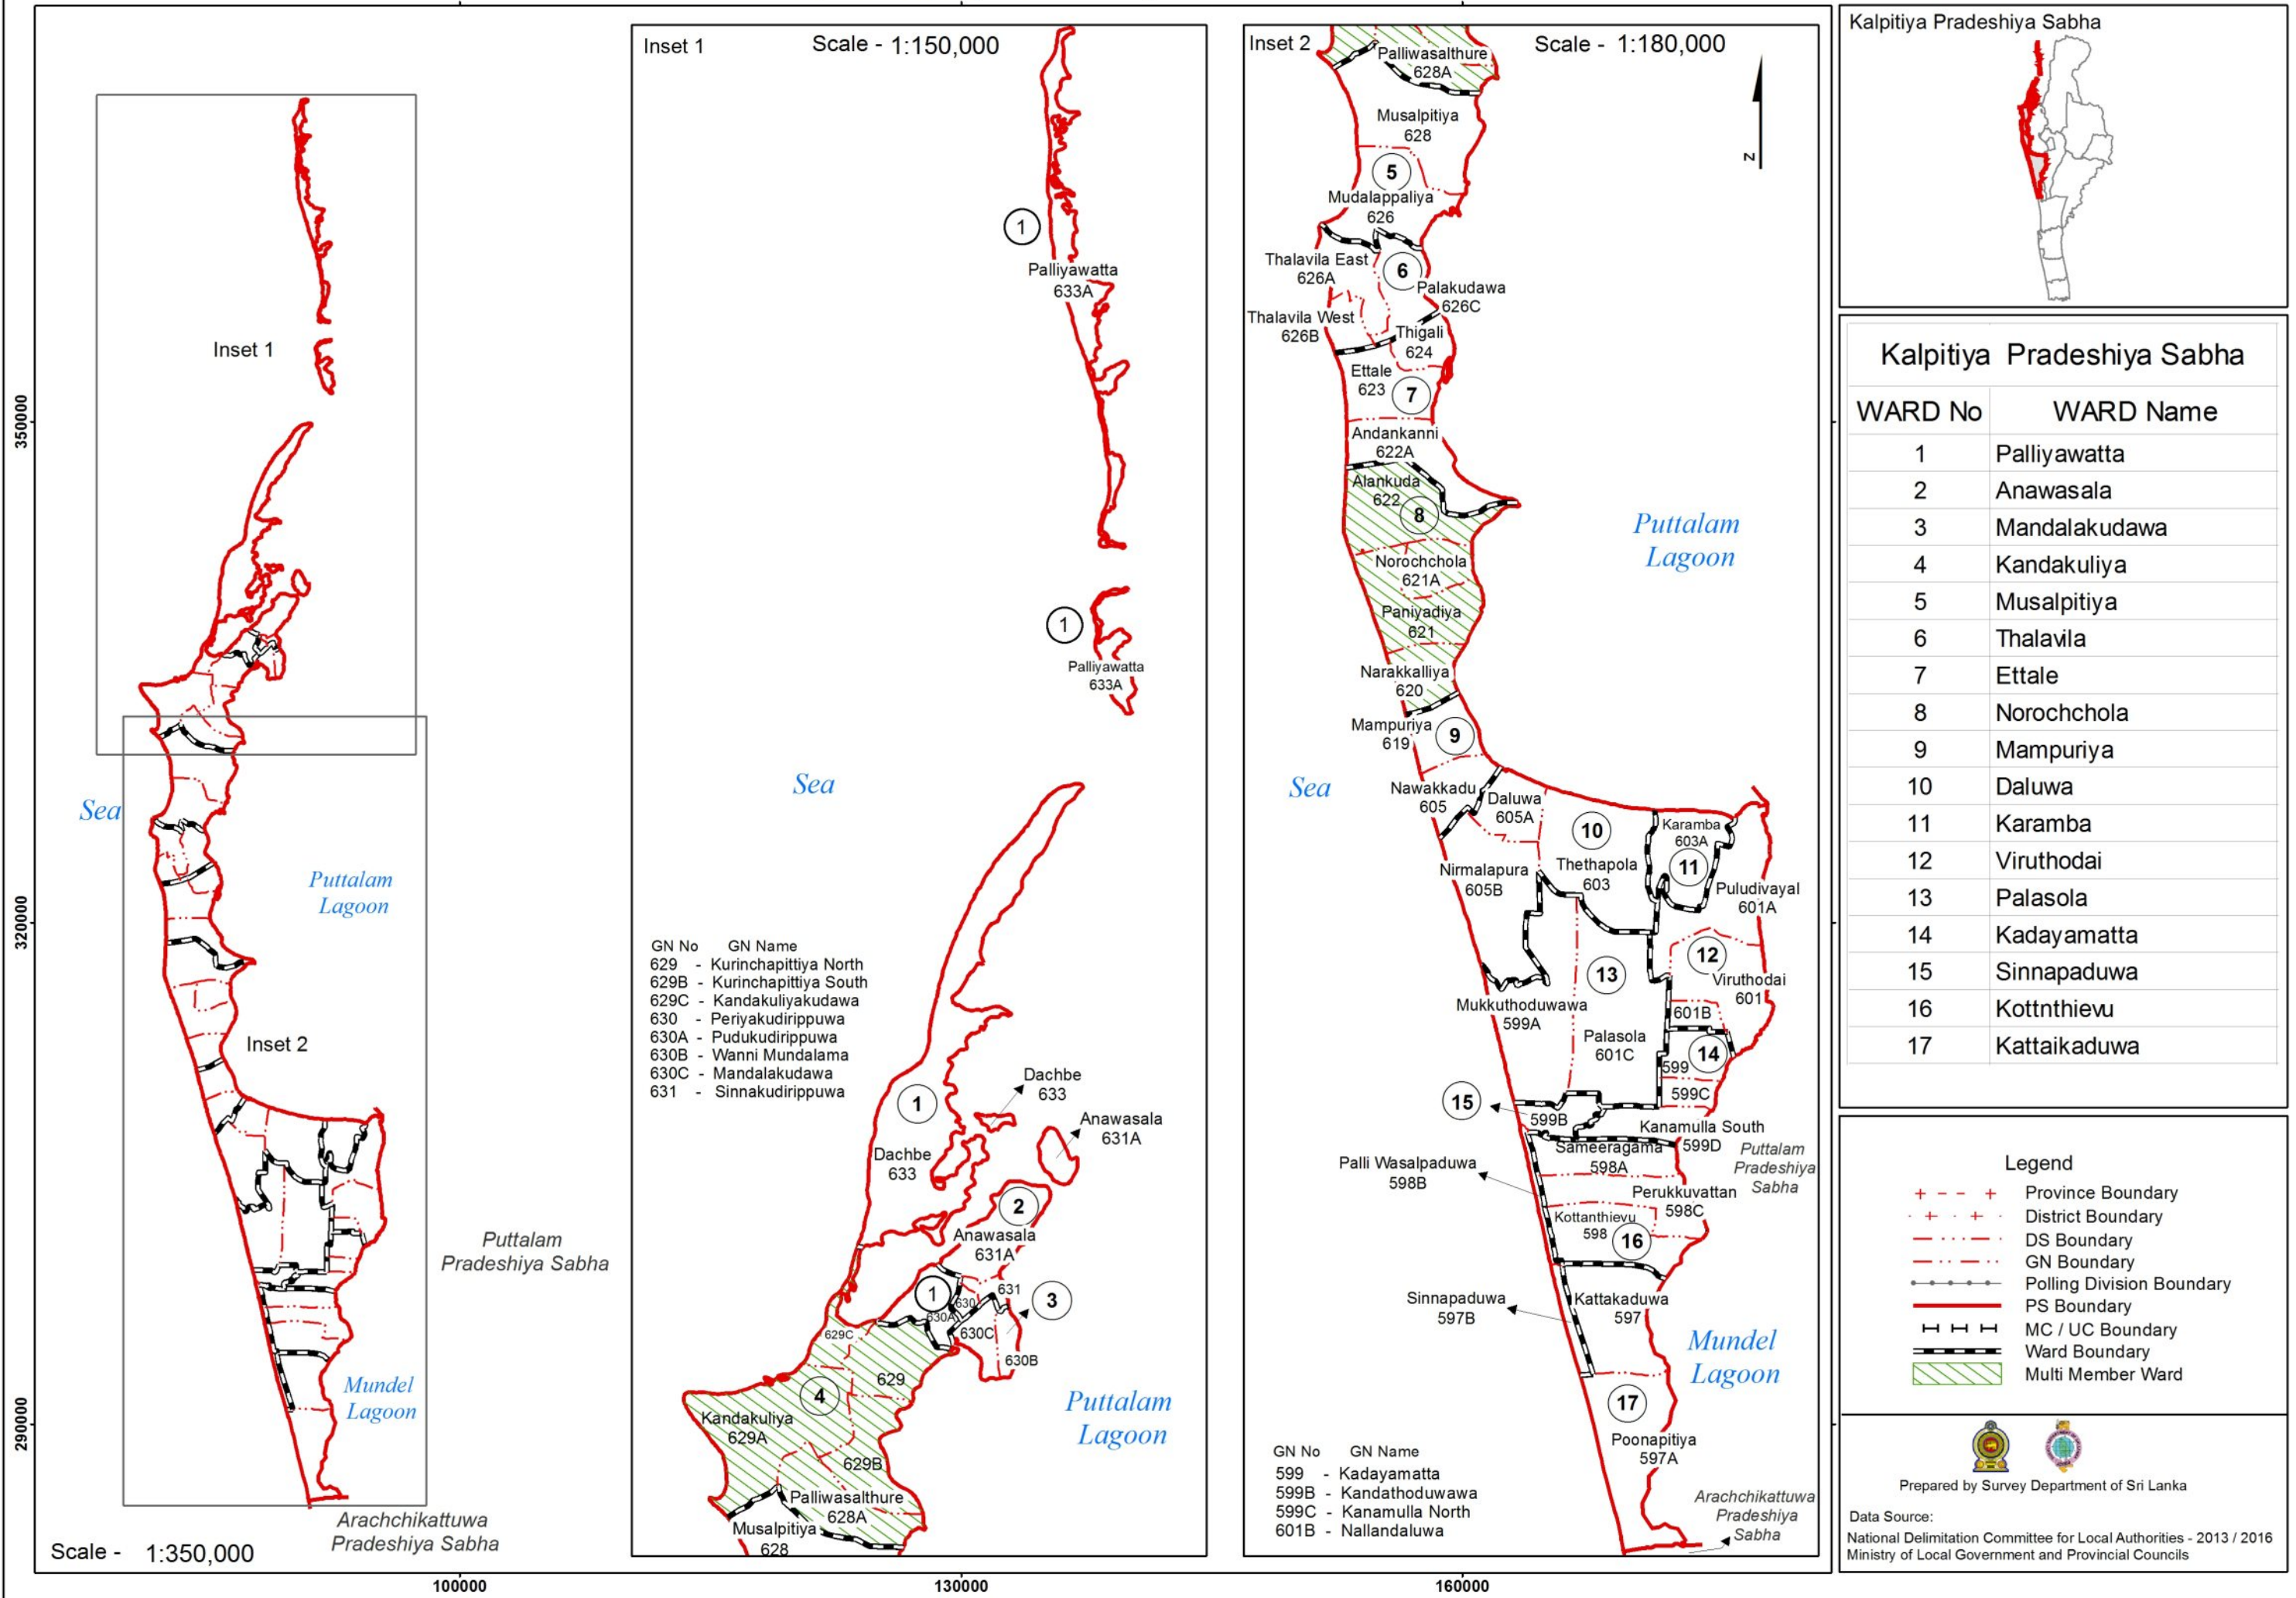

Ward Map of Kalpitiya Pradeshiya Sabha - Puttalam District

Ref. No : NDC / 19 / 03

Kalpitiya Pradeshiya Sabha

WARD No	WARD Name
1	Palliyawatta
2	Anawasala
3	Mandalakudawa
4	Kandakuliya
5	Musalpitiya
6	Thalavila
7	Ettale
8	Norochchola
9	Mampuriya
10	Daluwa
11	Karamba
12	Viruthodai
13	Palasola
14	Kadayamatta
15	Sinnapaduwa
16	Kottanthieu
17	Kattaikaduwa

Legend

- + - - + Province Boundary
- . - . - District Boundary
- - - - - DS Boundary
- . - . - GN Boundary
- - - - - Polling Division Boundary
- - - - - PS Boundary
- - - - - MC / UC Boundary
- - - - - Ward Boundary
- Multi Member Ward

 Prepared by Survey Department of Sri Lanka
 Data Source:
 National Delimitation Committee for Local Authorities - 2013 / 2016
 Ministry of Local Government and Provincial Councils